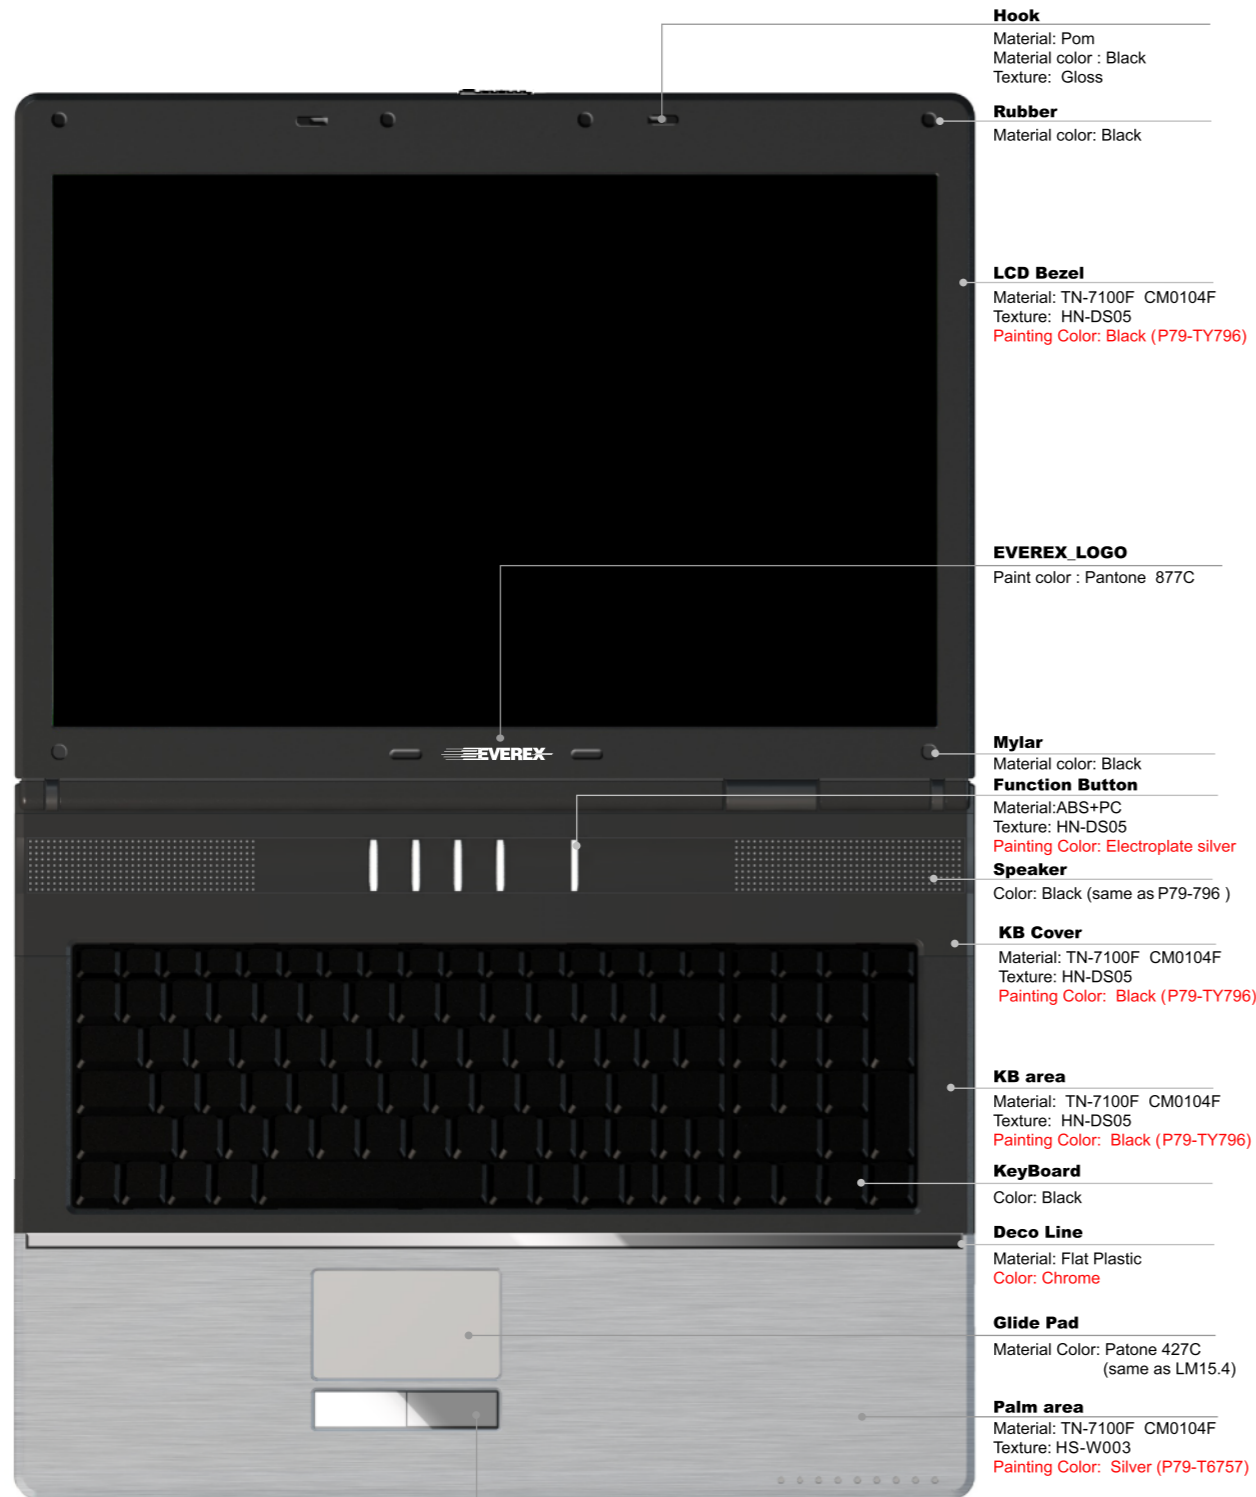

StepNote XT5000T

G/P Button
Material:ABS
exture: Gloss
Color: Chrome

Palm area side
Material: TN-7100F CM0104F
Texture: HN-DS05
Painting Color: Silver (P79-T6757)